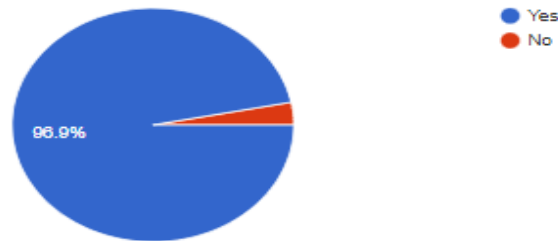

☑ Scores

Release scores

Email	Score/0	Score released
drdipakkare@gmail.com	0	Not released
laxmije4112002@gmail.com	0	Not released
preranazoting2233@gmail.com	0	Not released
sanketsalunke1213@gmail.com	0	Not released
salunkesayali2021@gmail.com	0	Not released
shubhamgare215@gmail.com	0	Not released
gayatrighadwaje65@gmail.com	0	Not released
gayatribaste2002@gmail.com	0	Not released

A) Please confirm this is the first and only time you answer this survey. कृपया याची खात्री करा की, तुम्ही याचे सर्वेक्षण प्रथम करित आहात ? [Copy](#)

128 responses